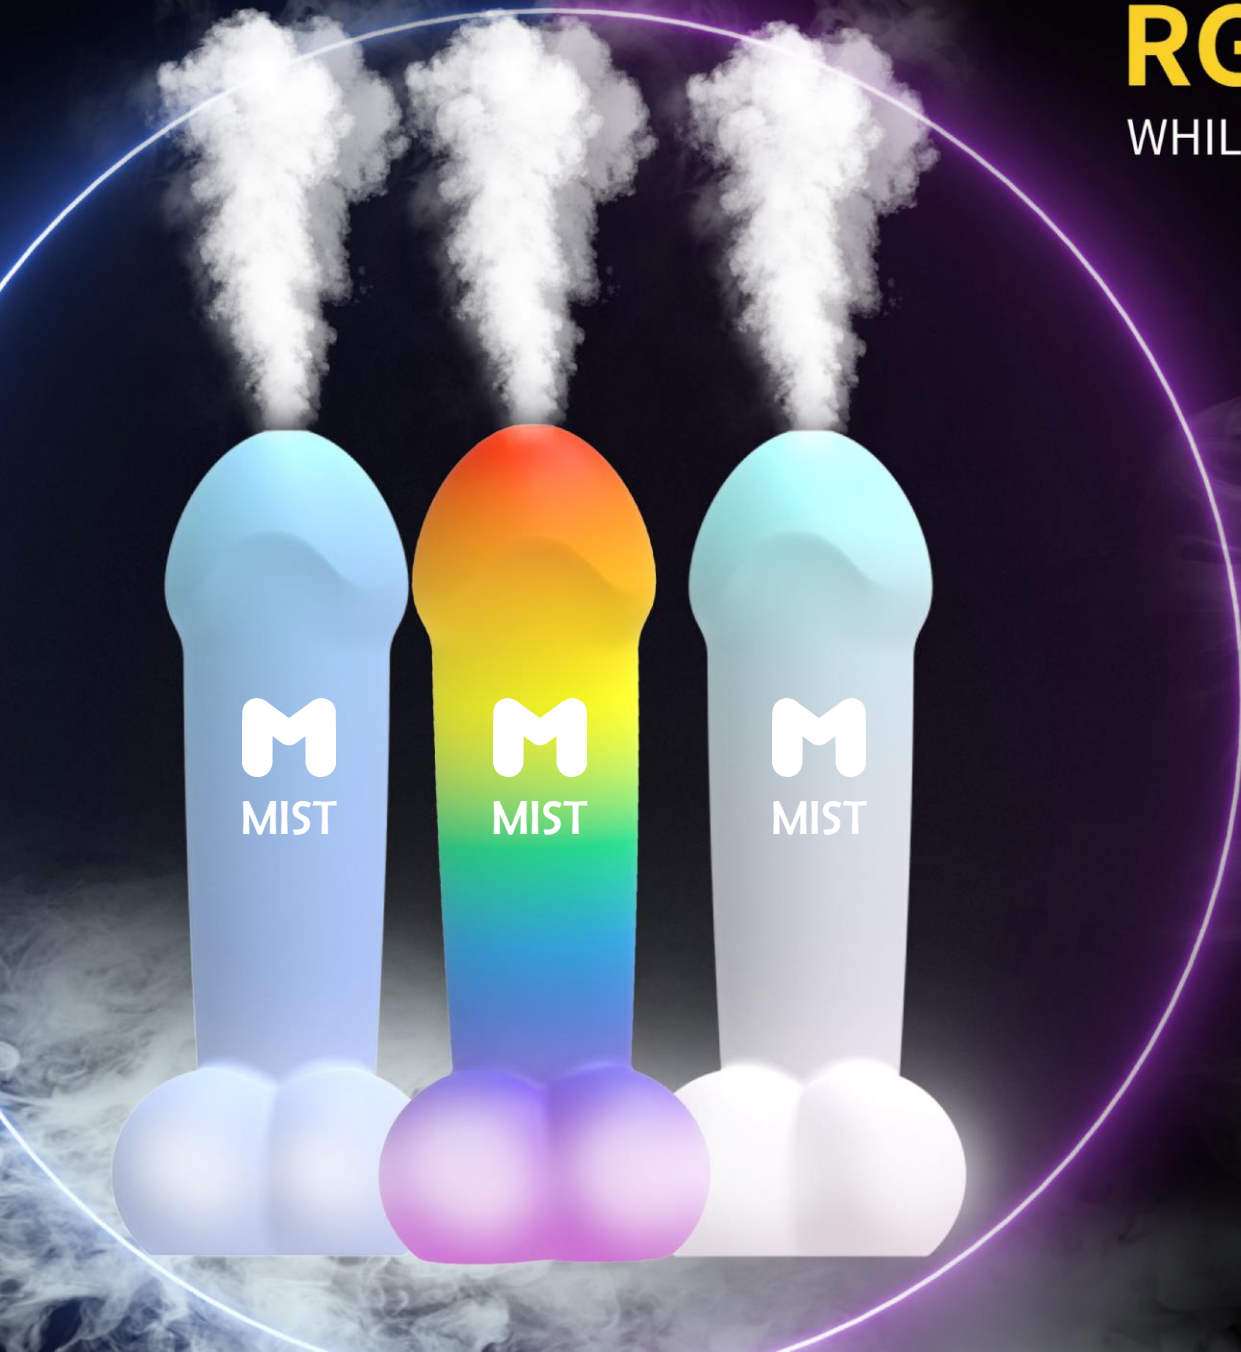

RGB COLOR FLASHLIGHT

WHILE INHALING, OIL TANK WITH COLORFUL RGB FLASHLIGHT